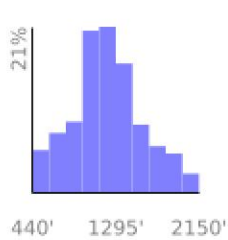

50K Course

range 440' to 2149' gain 6375' loss 6368' exaggeration 38.7x

Slope Angle (top), Land Cover (middle), Tree Cover (bottom)

Elevation

Min 440'
Avg 1212'
Max 2150'
Delta 1710'

Slope

Min 1°
Avg 14°
Max 43°

Aspect

Tree Cover

Land Cover

- Forest 82%
- Developed 11%
- Shrub 4%
- Grassland 3%