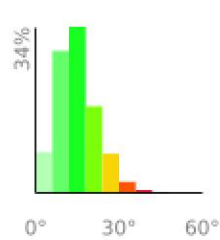

50K Course

range 440' to 2149' gain 6375' loss 6368' exaggeration 38.7x

Slope Angle (top), Land Cover (middle), Tree Cover (bottom)

Elevation

Min 440'
Avg 1212'
Max 2150'
Delta 1710'

Slope

Min 1°
Avg 14°
Max 43°

Aspect

Tree Cover

Land Cover

- Forest 82%
- Developed 11%
- Shrub 4%
- Grassland 3%