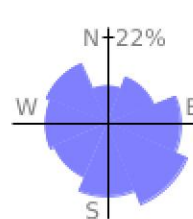

50K Course

range 440' to 2149' gain 6375' loss 6368' exaggeration 38.7x

Slope Angle (top), Land Cover (middle), Tree Cover (bottom)

Elevation

Min 440'
Avg 1212'
Max 2150'
Delta 1710'

Slope

Min 1°
Avg 14°
Max 43°

Aspect

Tree Cover

Land Cover

- Forest 82%
- Developed 11%
- Shrub 4%
- Grassland 3%