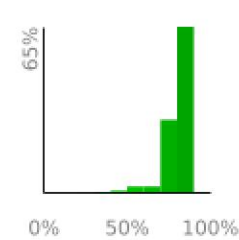

50K Course

range 440' to 2149' gain 6375' loss 6368' exaggeration 38.7x

Slope Angle (top), Land Cover (middle), Tree Cover (bottom)

Elevation

Min 440'
Avg 1212'
Max 2150'
Delta 1710'

Slope

Min 1°
Avg 14°
Max 43°

Aspect

Tree Cover

Land Cover

- Forest 82%
- Developed 11%
- Shrub 4%
- Grassland 3%